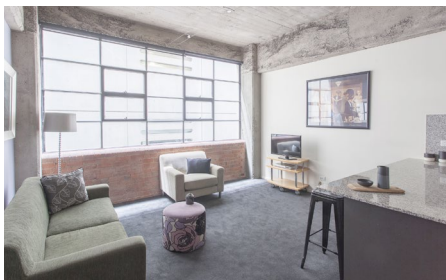

Punthill Manhattan

Spacious, self-contained loft style apartments. Quiet location on Paris end of Flinders Lane, a short walk to Parliament station. Access to gym and spa pool.

Punthill Manhattan has a unique warehouse style reminiscent of New York apartment living and offers easy access to Melbourne's famous shopping, dining and theatres.