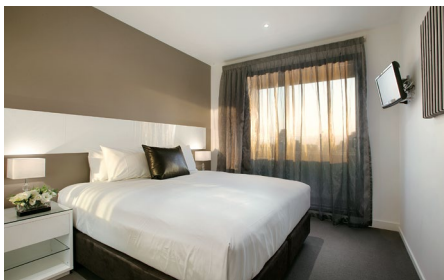

Punthill Oakleigh

1384 Dandenong Rd, Oakleigh VIC 3166

Reservations & Enquiries
oakleigh.reception@punthill.com.au
03 9038 7676

Corporate
helen.weber@punthill.com.au
0466 333 389

Connect
punthill.com.au
LinkedIn | Facebook | Instagram

Punthill Oakleigh

Punthill Oakleigh is located only minutes from Chadstone Shopping Centre – the biggest shopping centre in the Southern Hemisphere boasting over 53 fabulous stores including a luxury precinct.

The chic and modern Punthill Oakleigh offers spacious hotel rooms, as well as studio, one and two bedroom serviced apartments in Melbourne.

For business travellers who require accommodation close to the central business district of Oakleigh, Notting Hill, Mt. Waverley and Clayton, our Oakleigh hotel apartments are the best accommodation choice.

Points of Interest

Chadstone Shopping Centre 850m
Clayton 4.3km
Notting Hill 5.6km
Mt Waverley 5.7km

Amenities

- ✔ Free WIFI
- ✔ Equipped Kitchenette
- ✔ Living Space
- ✔ Television
- ✔ Laundry Facilities
- ✔ Serviced Daily (short stays)
- ✔ Deliveroo Room Service
- ✔ Parking Available (fee applies)

Rooms

Hotel Room
Studio Apartment
One Bedroom Apartment
Two Bedroom Dual Key Apartment