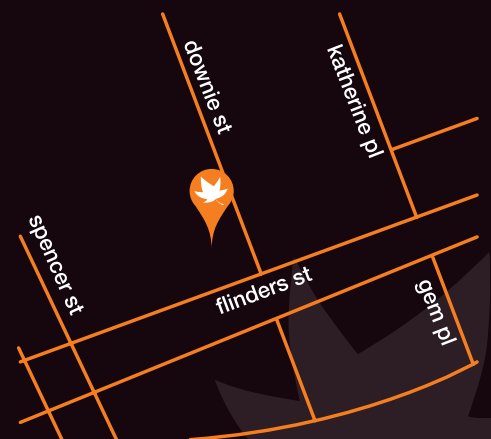

PROPERTY FEATURES

- Resident managers
- Café/Bar
- Gym
- 24 hour reception
- WiFi in all public spaces

punthill
apartment hotels

T 1300 731 299 E info@punthill.com.au
Book Online: www.punthill.com.au
560 Flinders Street, Melbourne VIC 3000