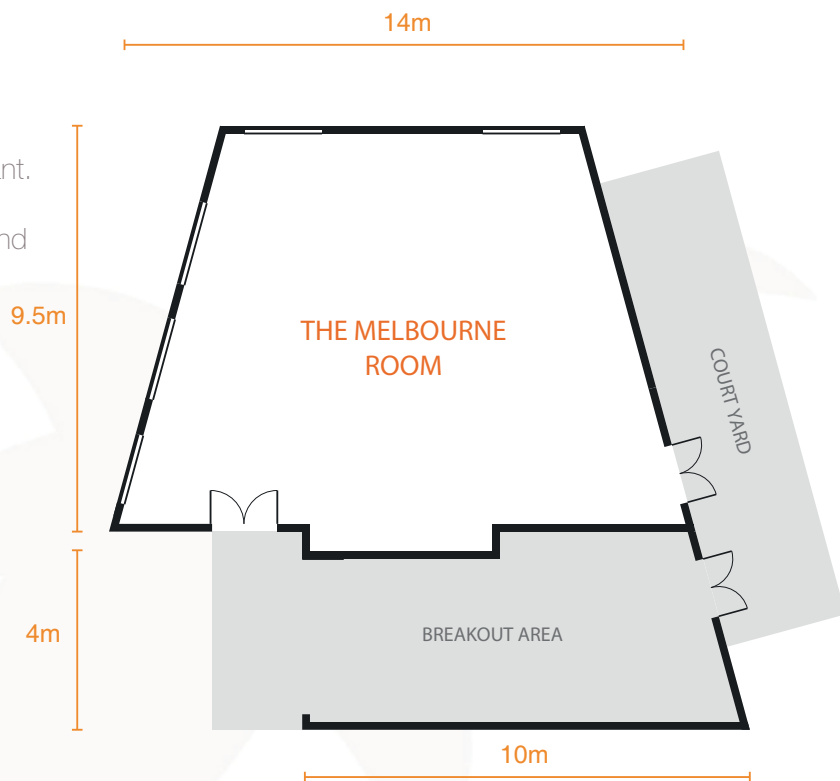

CONFERENCES

PUNTHILL NORTH SHORE SYDNEY

472 Pacific Hwy, Lane Cove North NSW 2066

Punthill North Shore is a stylish contemporary hotel, positioned on Sydney's North Shore. The property has spacious and stylish conference facilities, further complemented by comfortable and modern accommodation rooms, bar and restaurant.

The Melbourne Room is located poolside on the ground floor with an abundance of natural light and ideal for conferences, seminars, meetings and cocktail parties.

Only minutes to the busy corporate precincts in Chatswood, Artarmon, North Sydney, St Leonards and Lane Cove, Punthill North Shore Sydney is the perfect choice for accommodation and conferencing.

Conference Facility Includes:

- ADSL Internet (cable & wireless options)
- Direct dial phone lines with IDD access
- Complimentary car parking
- State-of-the-art audio visual technology
- Full catering services
- High ceiling and abundance of natural light
- All inclusive function, conference and residential packages