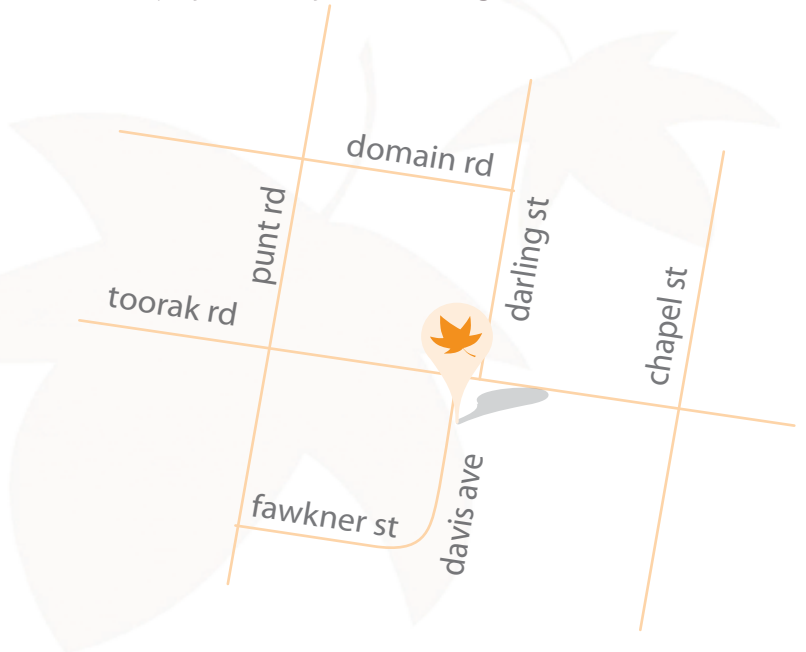

PUNTHILL SOUTH YARRA

44 Davis Avenue, South Yarra VIC 3141

Book now at www.punthill.com.au

Punthill South Yarra Davis Avenue is located in a quiet tree-lined street off Toorak Road, in the exclusive precinct of South Yarra.

A short walk will have you surrounded by a myriad of sidewalk cafes, restaurants, bars, clubs and shopping on Chapel Street and Toorak Road.

The train and tram are at your doorstep and allow easy access into Melbourne City Centre, Southgate, Crown Casino, the M.C.G, Melbourne Exhibition & Convention Centre and many more famous Melbourne attractions.

Punthill South Yarra Davis Avenue offers a range of Studio and One bedroom apartments. The property features resident manager, onsite car parking, DVD library, guest laundry and garden courtyard.

Our apartments feature wireless internet facilities, direct dial phone, fully equipped kitchen (excluding Studios), TV, DVD player, hairdryer and ironing facilities.