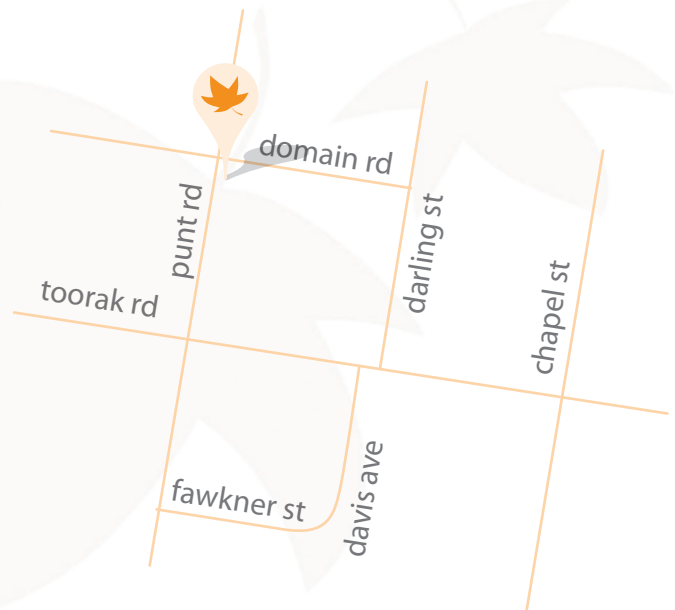

contact: **T** 1300 731 299 or +61 3 9631 1111 **E** info@punthill.com.au

www.punthill.com.au